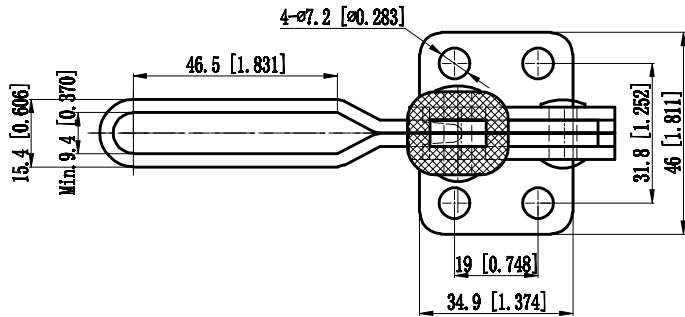

PART NUMBER: CH-12130-HB

BAR OPENS:100°
HANDLE OPENS:60°
SPINDLE SUPPLIED:CH-FC-56212