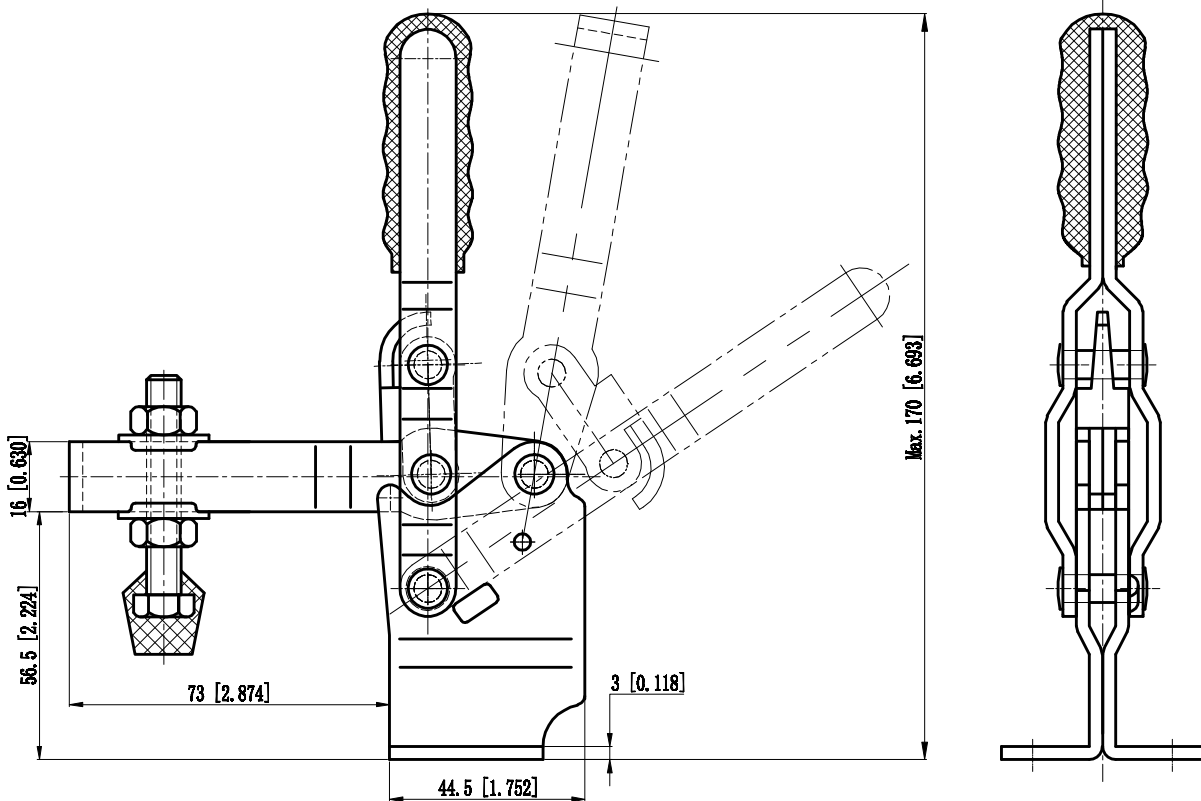

PART NUMBER: CH-12130-HB

BAR OPENS:100°
HANDLE OPENS:60°
SPINDLE SUPPLIED:CH-FC-56212