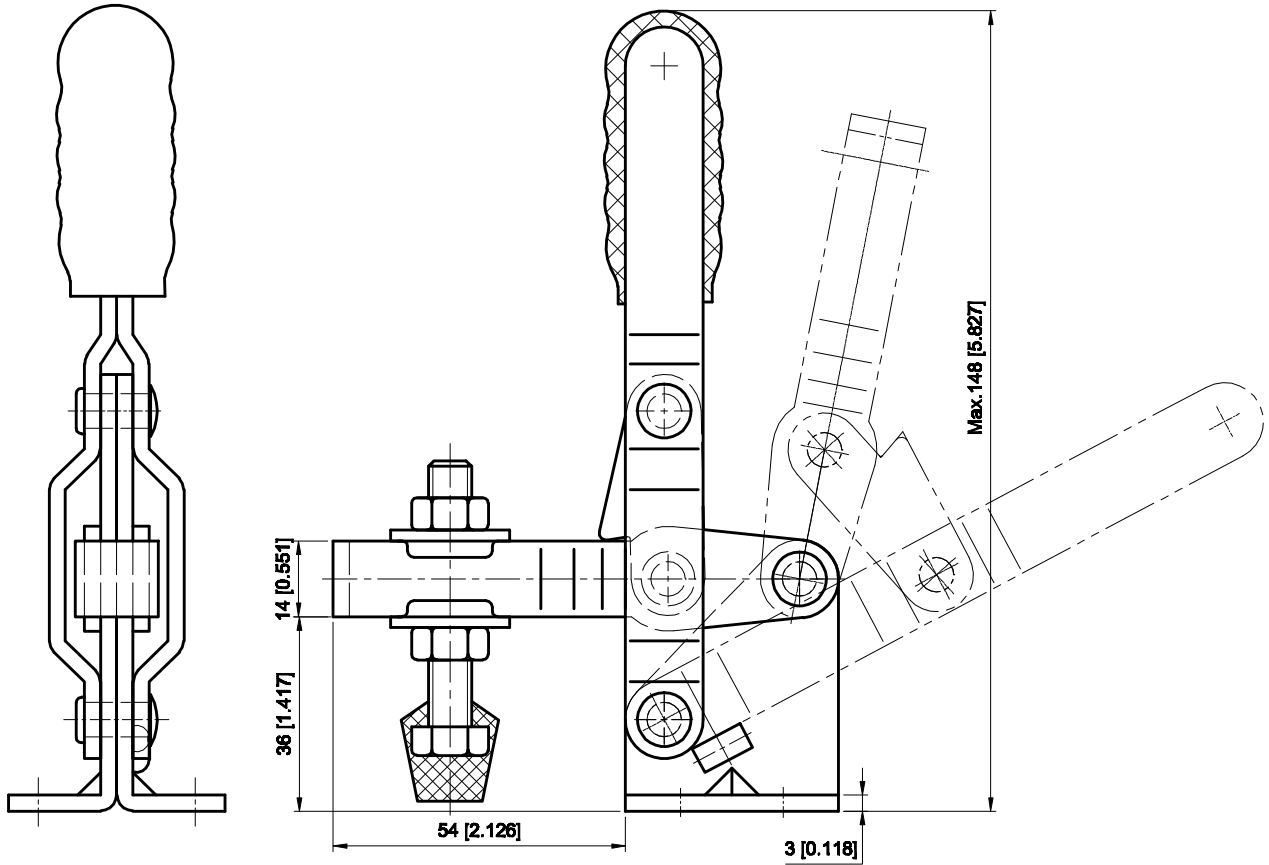

PART NUMBER: CH-101-D

BAR OPENS:100°

HANDLE OPENS:60°

SPINDLE SUPPLIED:CH-FC-56212