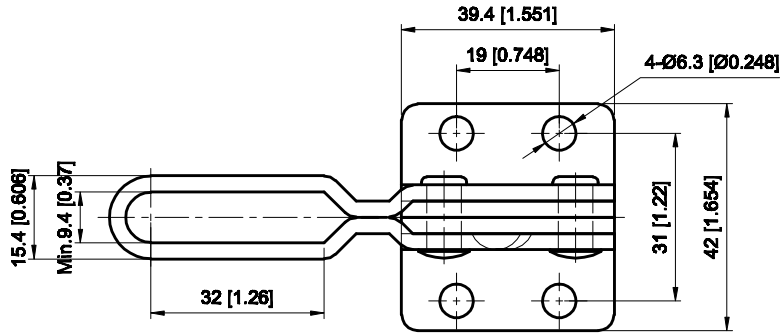

PART NUMBER: CH-101-D

BAR OPENS:100°

HANDLE OPENS:60°

SPINDLE SUPPLIED:CH-FC-56212