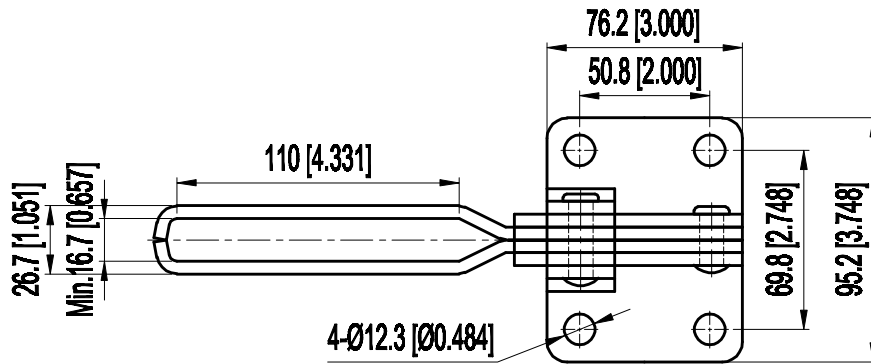

PART NUMBER: CH-101-J

BAR OPENS: 100°~140°

HANDLE OPENS: 48°~60°

SPINDLE SUPPLIED: CH-SA-58500