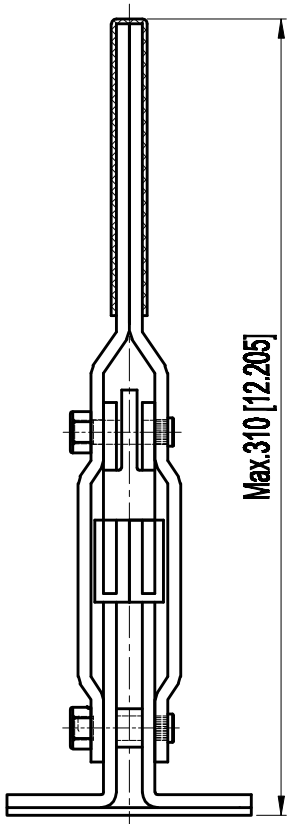

PART NUMBER: CH-101-J

BAR OPENS: 100°~140°

HANDLE OPENS: 48°~60°

SPINDLE SUPPLIED: CH-SA-58500