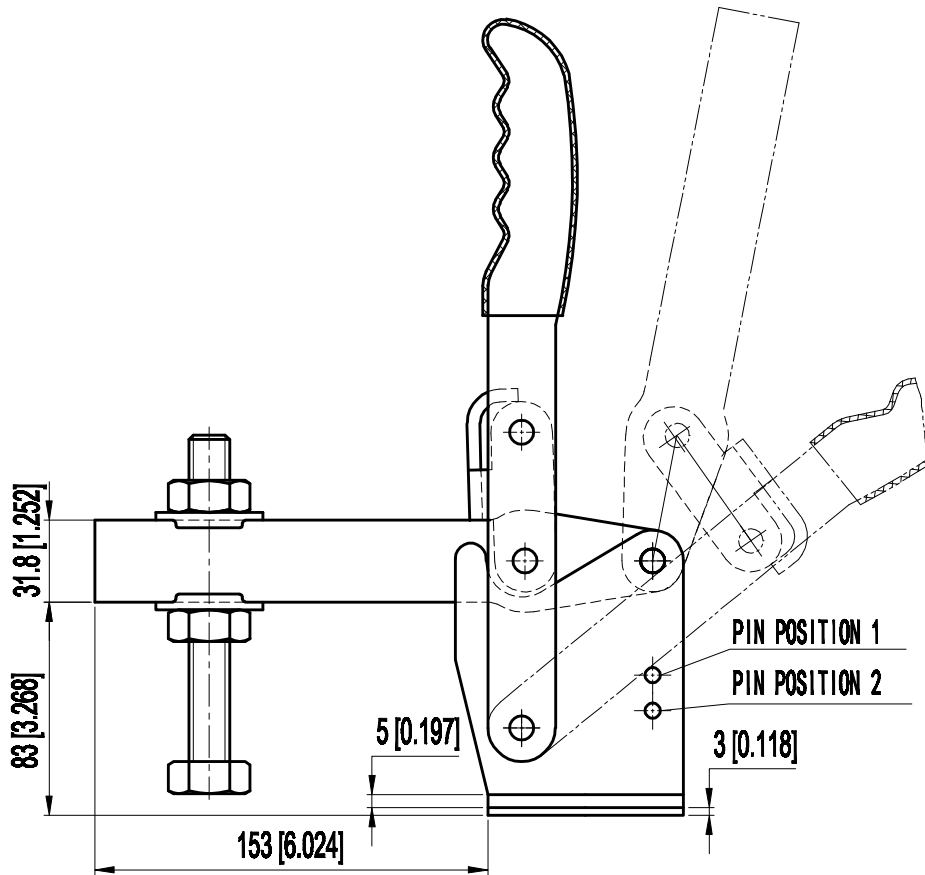

PART NUMBER: CH-101-J

BAR OPENS: 100°~140°

HANDLE OPENS: 48°~60°

SPINDLE SUPPLIED: CH-SA-58500