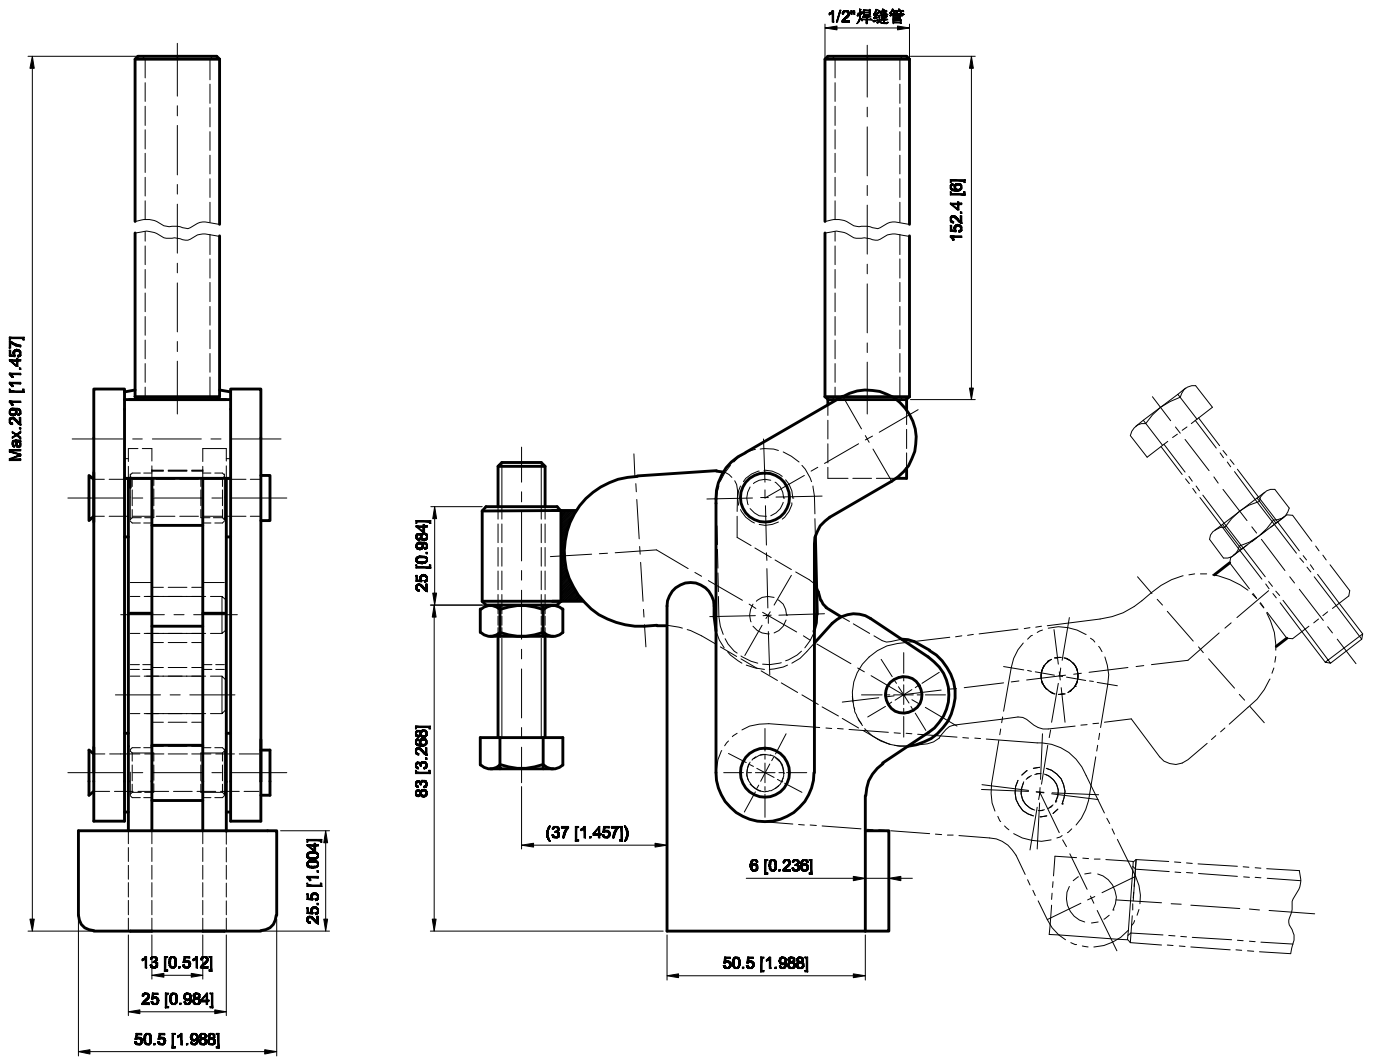

PART NUMBER: CH-101-K

BAR OPENS: 142'  
HANDLE OPENS: 95'  
SPINDLE SUPPLIED: CH-SA-128017