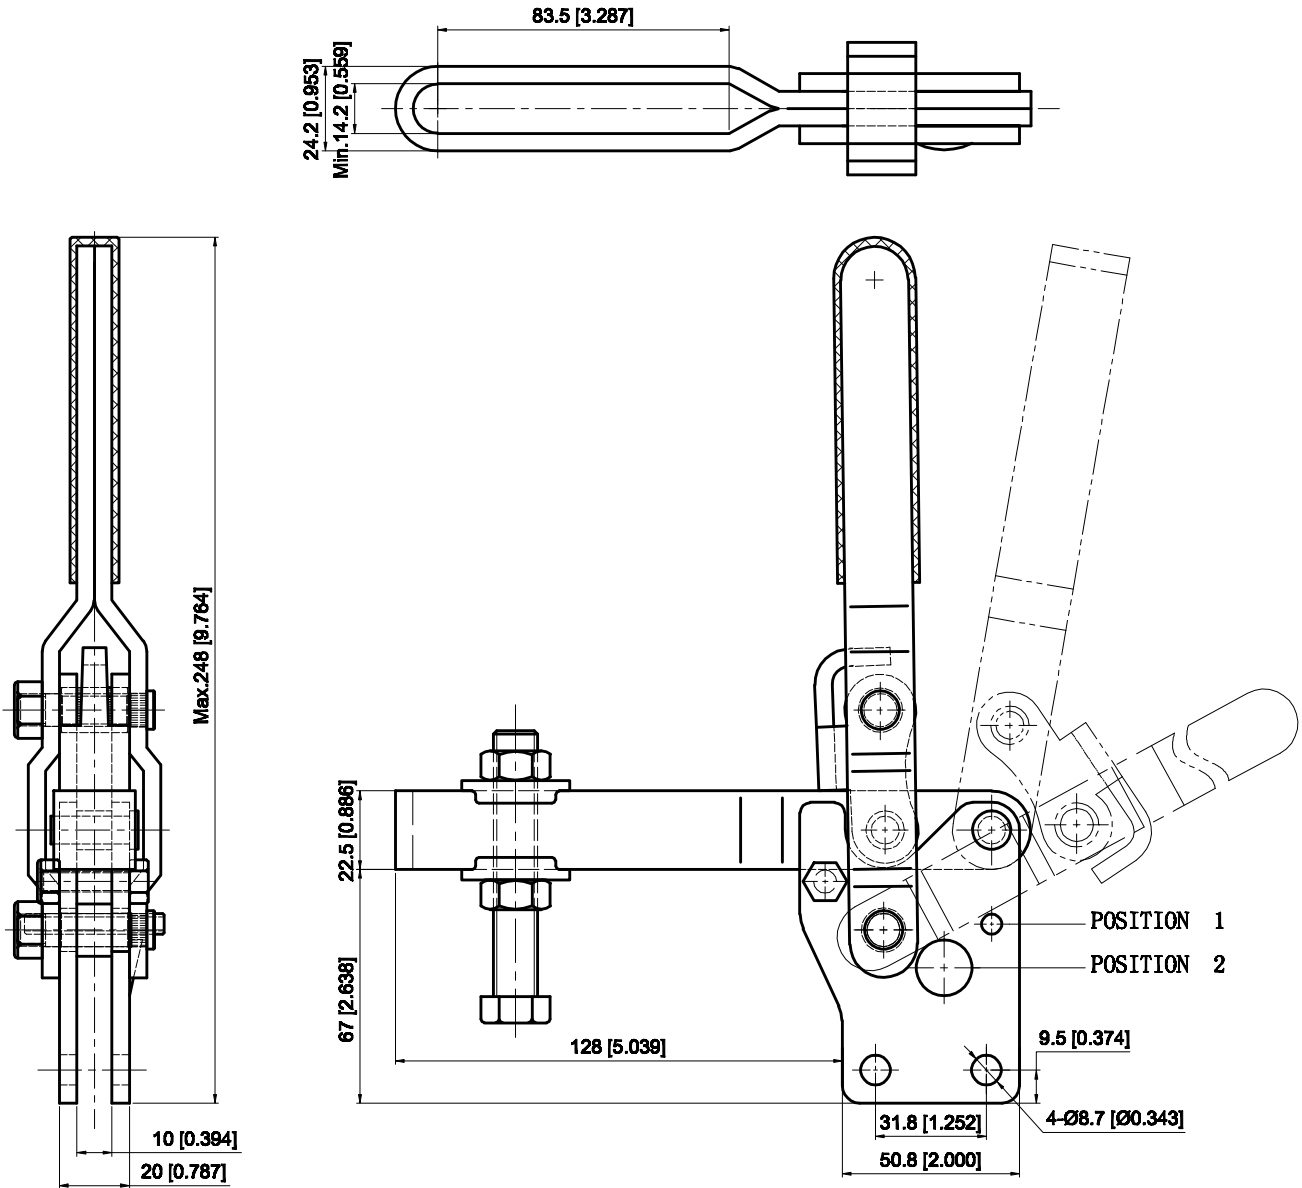

PART NUMBER: CH-10248

BAR OPENS: 100°~115°
HANDLE OPENS: 62°~68°
SPINDLE SUPPLIED: CH-SA-12300