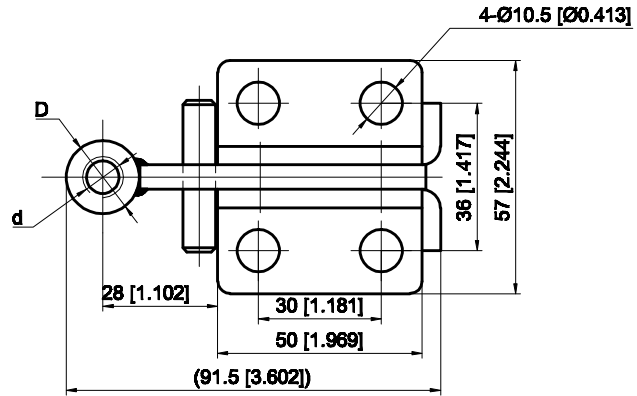

PART NUMBER: CH-10448-Z

| 規格 | D | d |
|----|-----|---------|
| 1 | Ø18 | M10 |
| 2 | Ø20 | M12 |
| 3 | Ø25 | M16 |
| 4 | Ø25 | 5/8"-11 |

BAR OPENS:129°
 HANDLE OPENS:75.5°
 SPINDLE SUPPLIED:CH-SA-38200