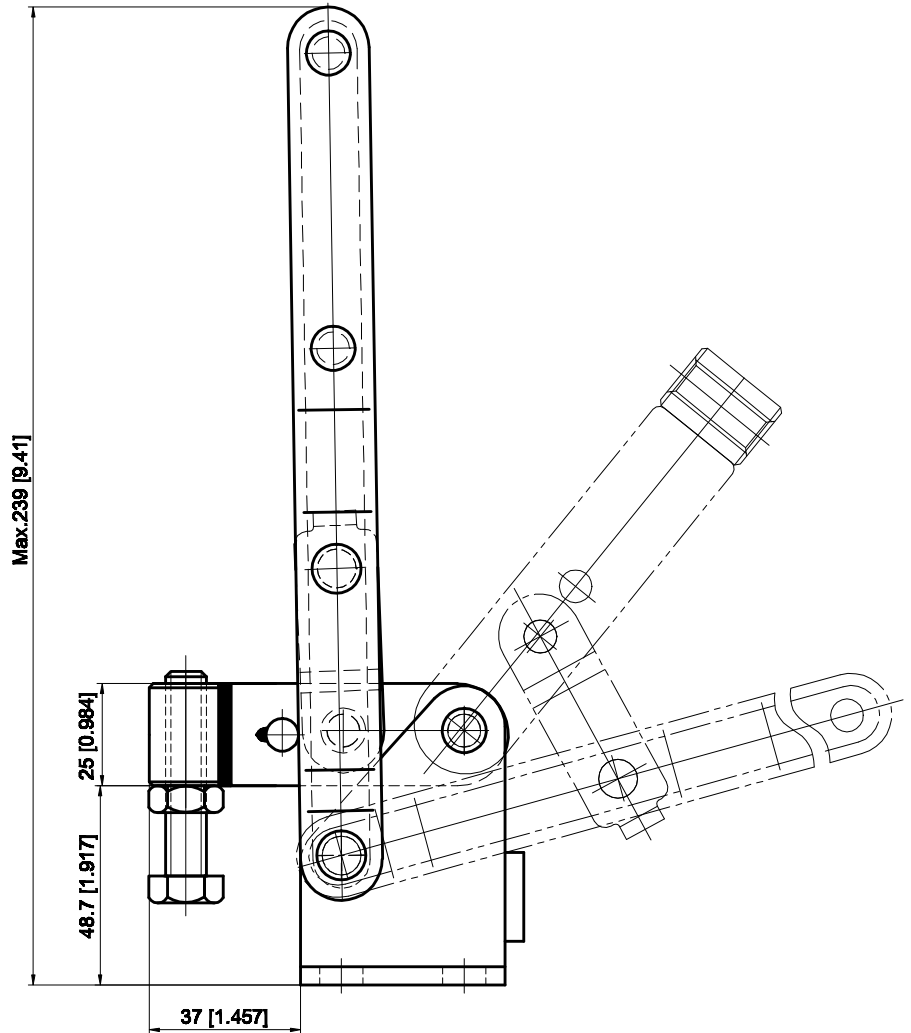

PART NUMBER: CH-10448-Z

| 規格 | D | d |
|----|-----|---------|
| 1 | Ø18 | M10 |
| 2 | Ø20 | M12 |
| 3 | Ø25 | M16 |
| 4 | Ø25 | 5/8"-11 |

BAR OPENS:129°
 HANDLE OPENS:75.5°
 SPINDLE SUPPLIED:CH-SA-38200