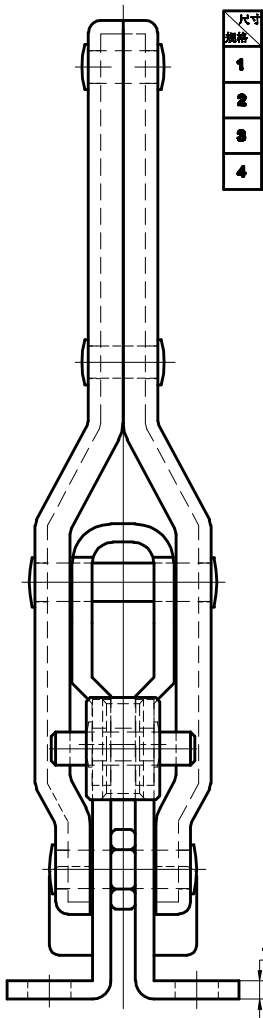

PART NUMBER: CH-10448-Z

| 規格 | D | d |
|----|-----|---------|
| 1 | Ø18 | M10 |
| 2 | Ø20 | M12 |
| 3 | Ø25 | M16 |
| 4 | Ø25 | 5/8"-11 |

BAR OPENS:129°
 HANDLE OPENS:75.5°
 SPINDLE SUPPLIED:CH-SA-38200