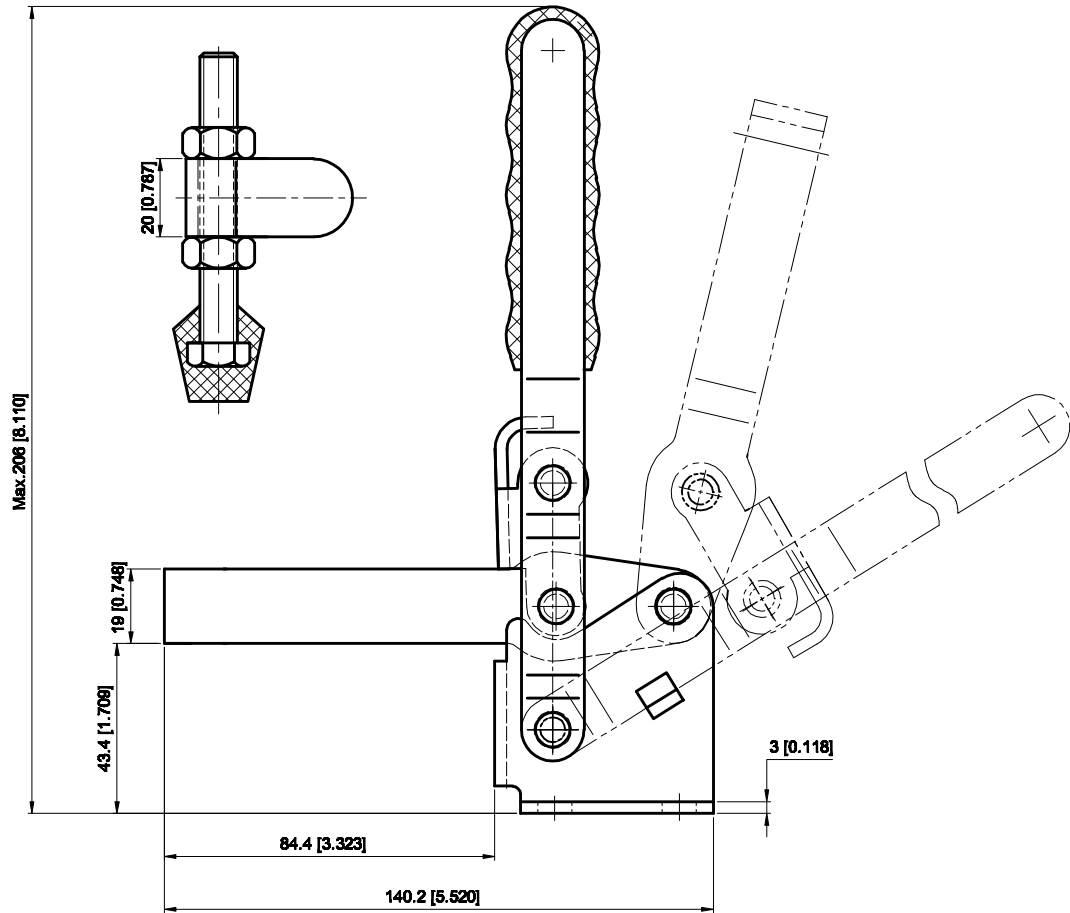

PART NUMBER: CH-12275

BAR OPENS:105°
HANDLE OPENS:58°
SPINDLE SUPPLIED:CH-FC-38312