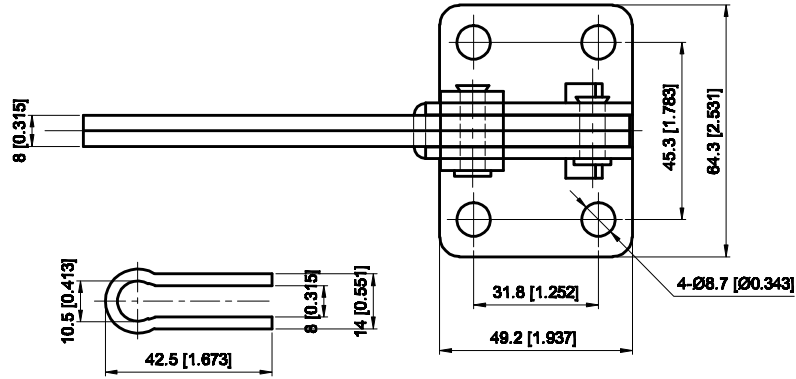

PART NUMBER: CH-12275

BAR OPENS:105°
HANDLE OPENS:58°
SPINDLE SUPPLIED:CH-FC-38312