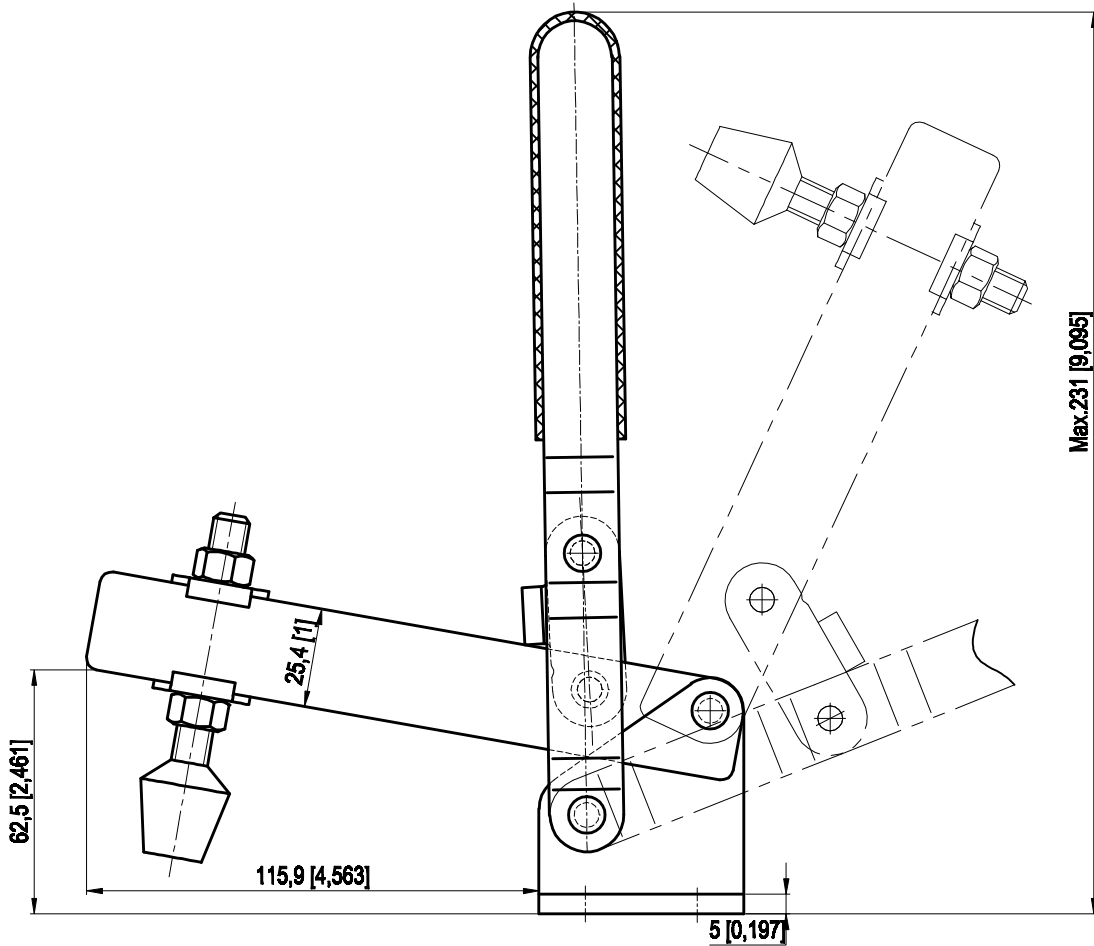

PART NUMBER: CH-12305

BAR OPENS:100°
HANDLE OPENS:65°
SPINDLE SUPPLIED:CH-FC-38312