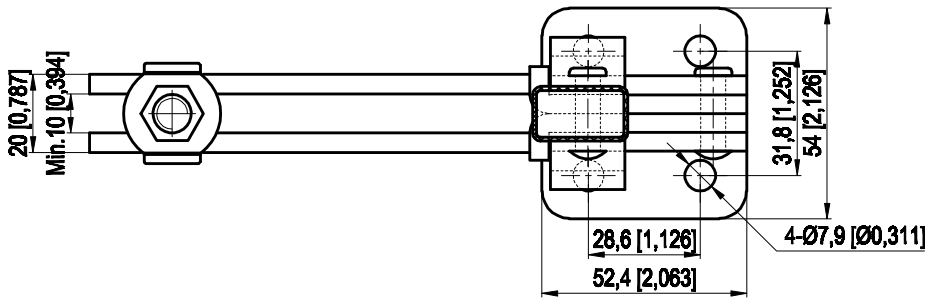

PART NUMBER: CH-12305

BAR OPENS:100°
HANDLE OPENS:65°
SPINDLE SUPPLIED:CH-FC-38312