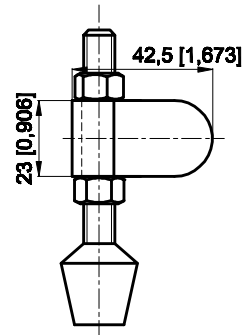

PART NUMBER: CH-12320

BAR OPENS:100°
HANDLE OPENS:65°
SPINDLE SUPPLIED:CH-FC-38312