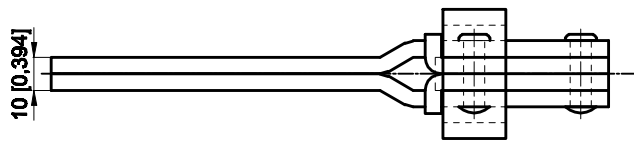

PART NUMBER: CH-12320

BAR OPENS:100°
HANDLE OPENS:65°
SPINDLE SUPPLIED:CH-FC-38312