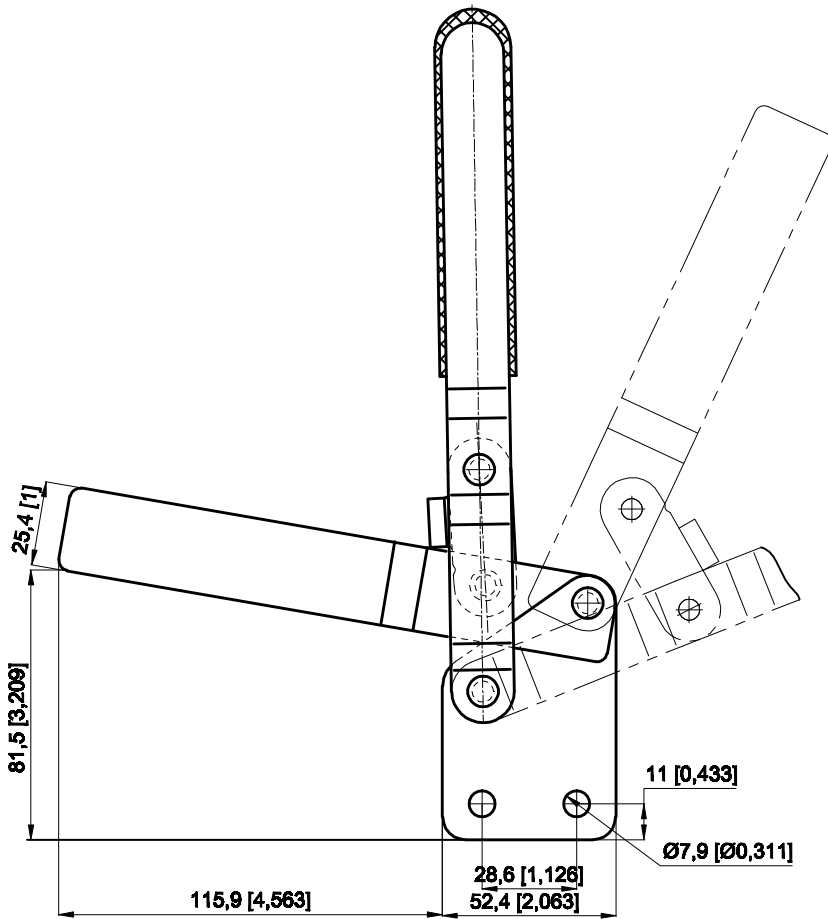

PART NUMBER: CH-12320

BAR OPENS:100°
HANDLE OPENS:65°
SPINDLE SUPPLIED:CH-FC-38312