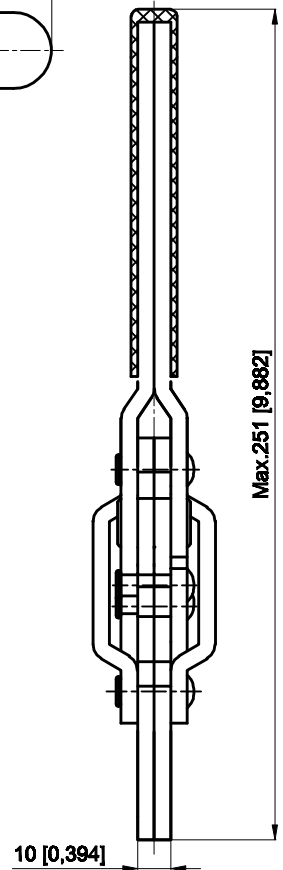

PART NUMBER: CH-12320

BAR OPENS:100°
HANDLE OPENS:65°
SPINDLE SUPPLIED:CH-FC-38312