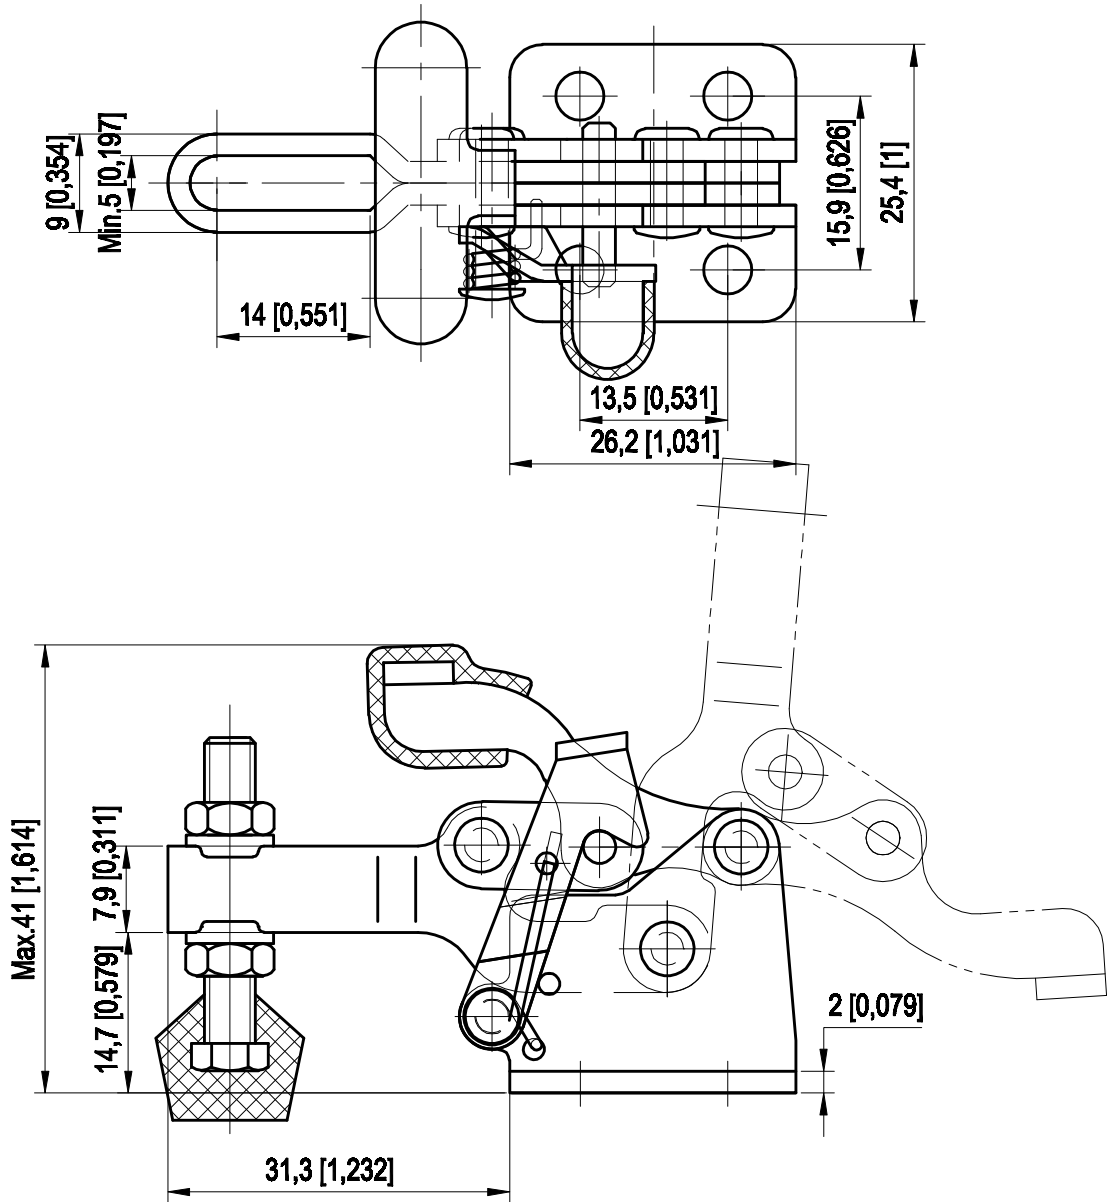

PART NUMBER: CH-13005-T

BAR OPENS:90°

HANDLE OPENS:170°

SPINDLE SUPPLIED:CH-FC-10138