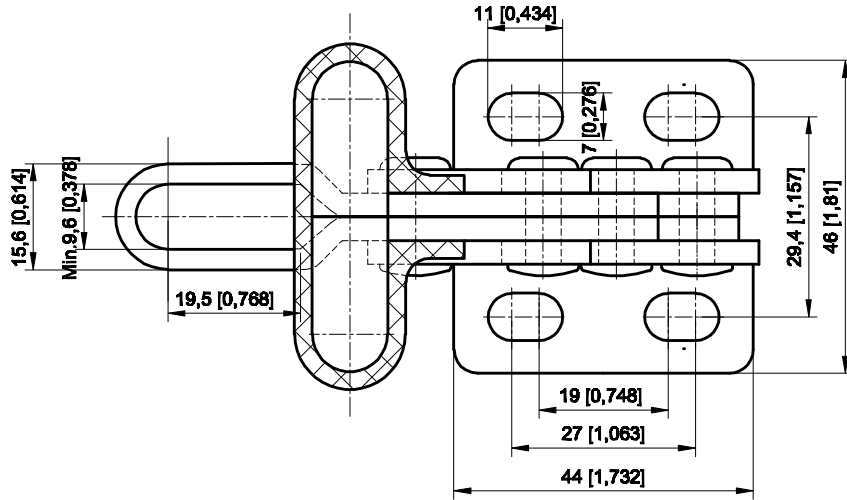

PART NUMBER: CH-13007

BAR OPENS:90°

HANDLE OPENS:170°

SPINDLE SUPPLIED:CH-FC-56212