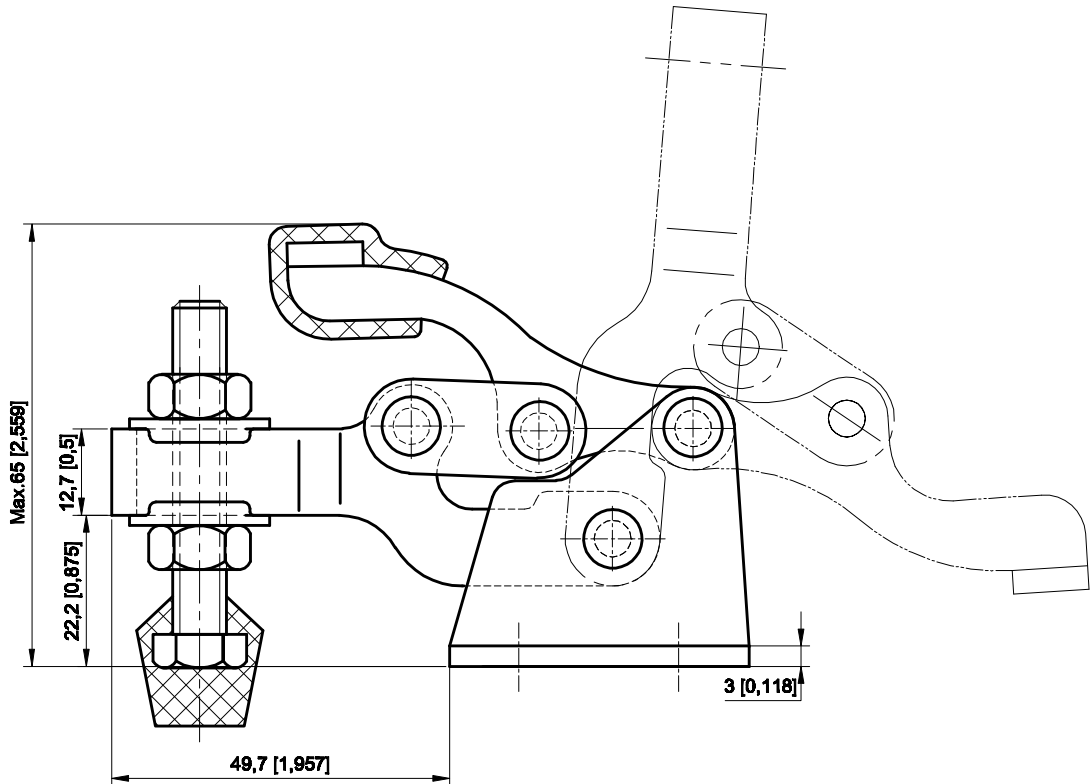

PART NUMBER: CH-13007

BAR OPENS:90°

HANDLE OPENS:170°

SPINDLE SUPPLIED:CH-FC-56212