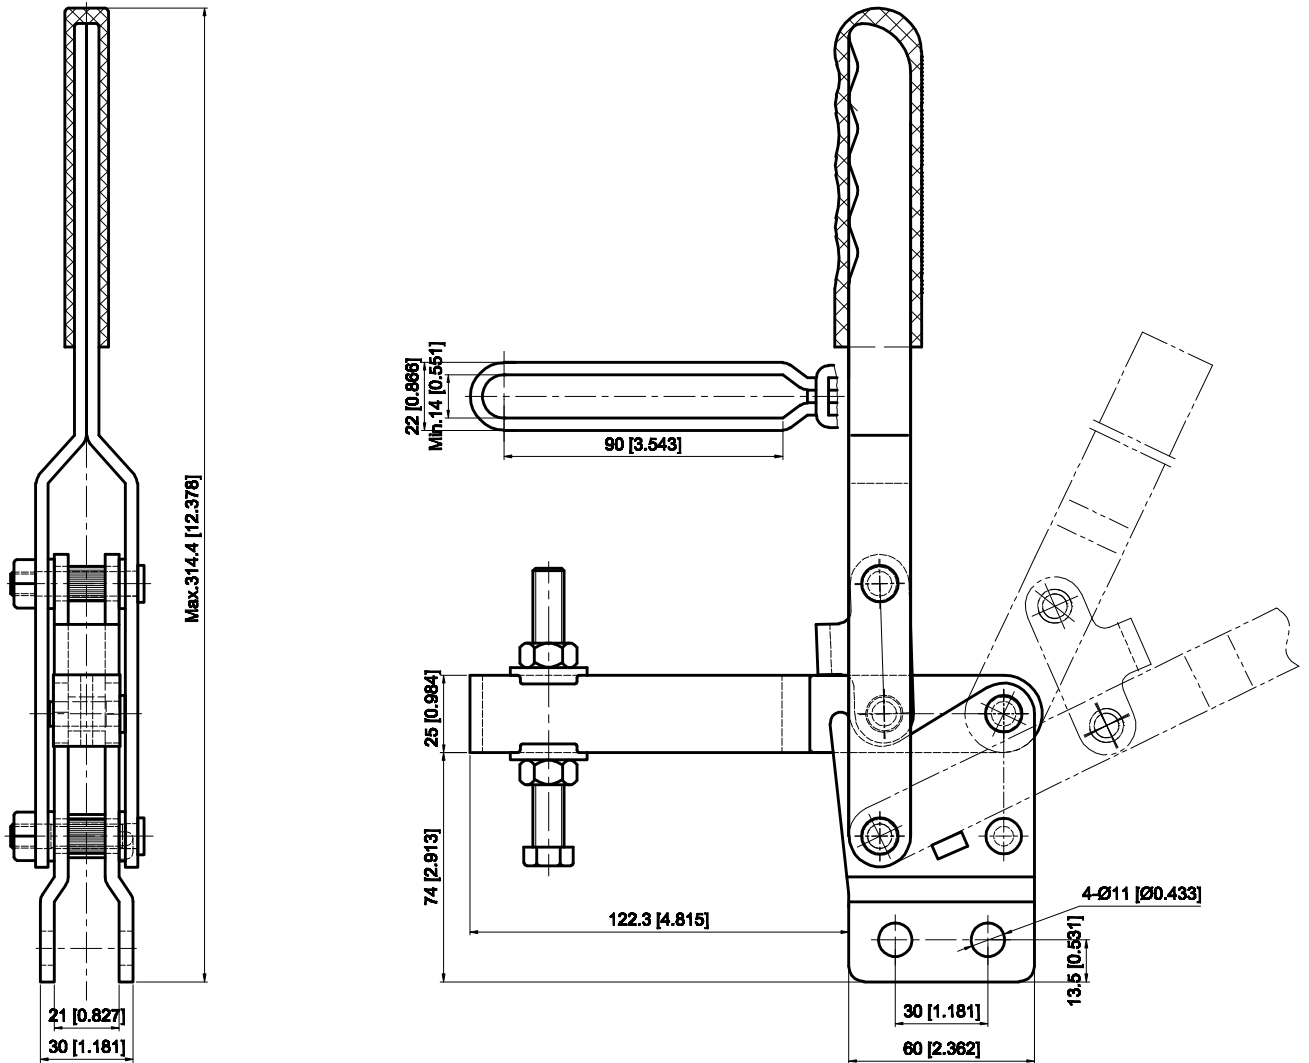

PART NUMBER: **CH-13412**

BAR OPENS: 115°

HANDLE OPENS: 64°

SPINDLE SUPPLIED: CH-SA-109015