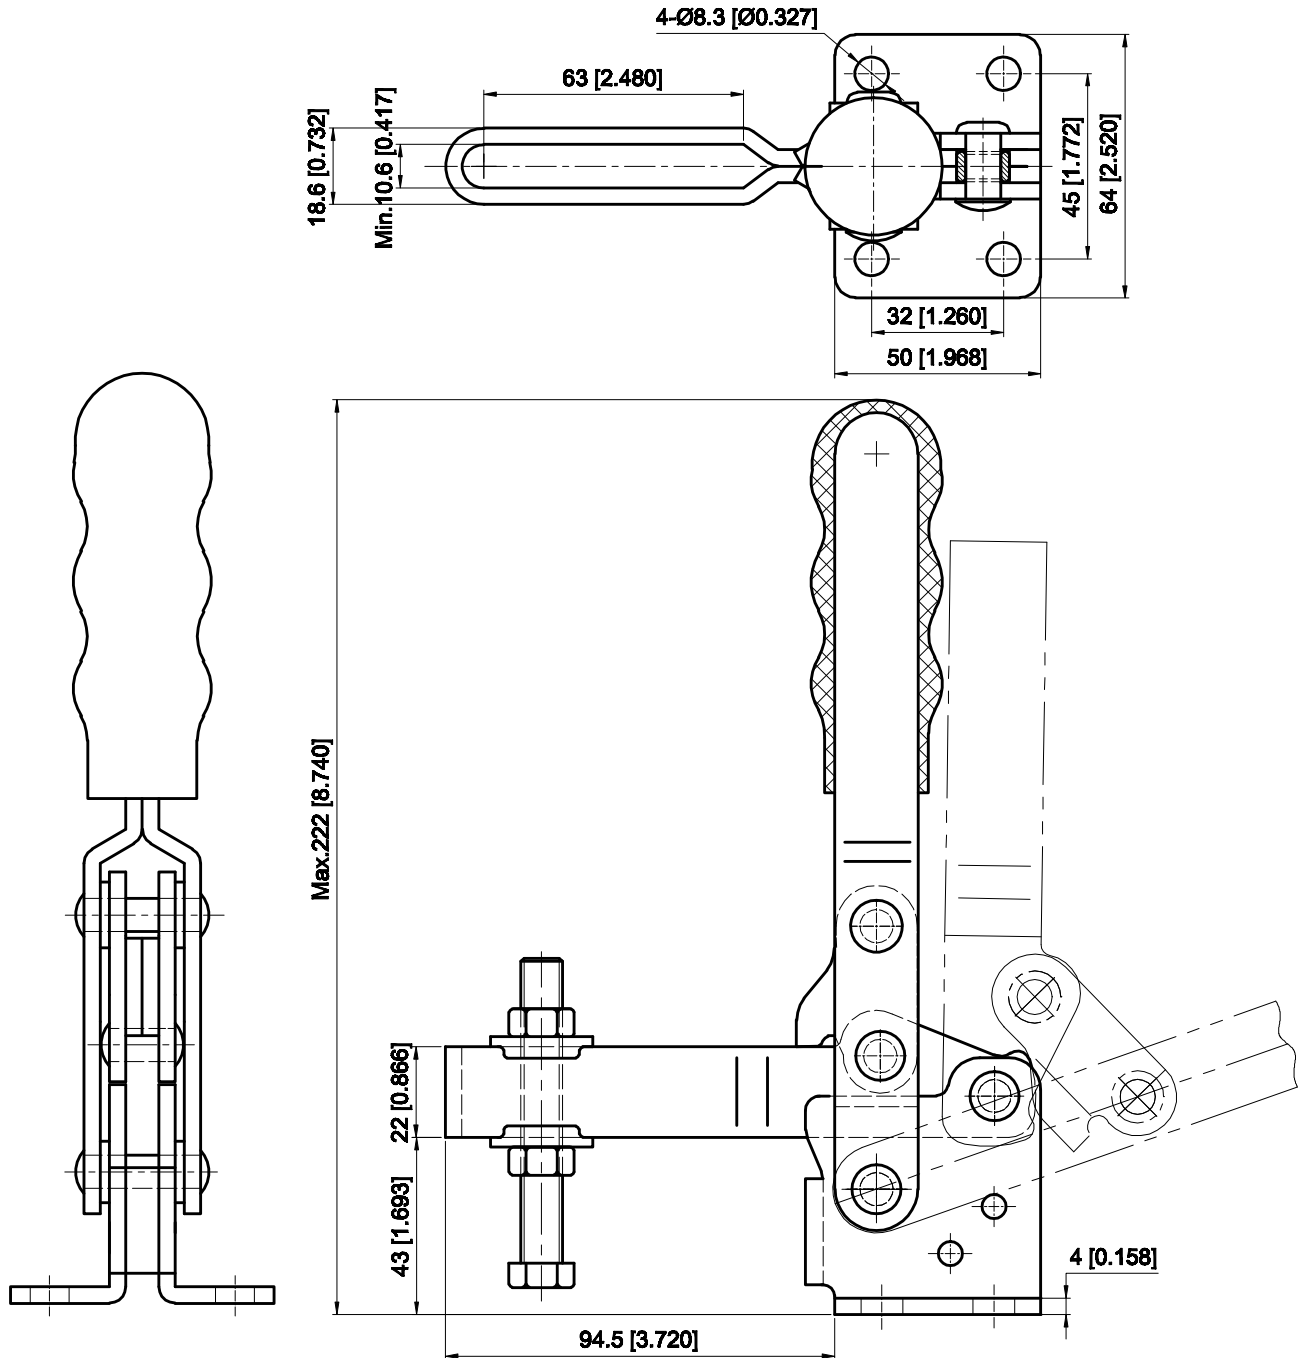

PART NUMBER: CH-13502-B

BAR OPENS: 90°~180°

HANDLE OPENS: 70°~100°

SPINDLE SUPPLIED: CH-SA-108015